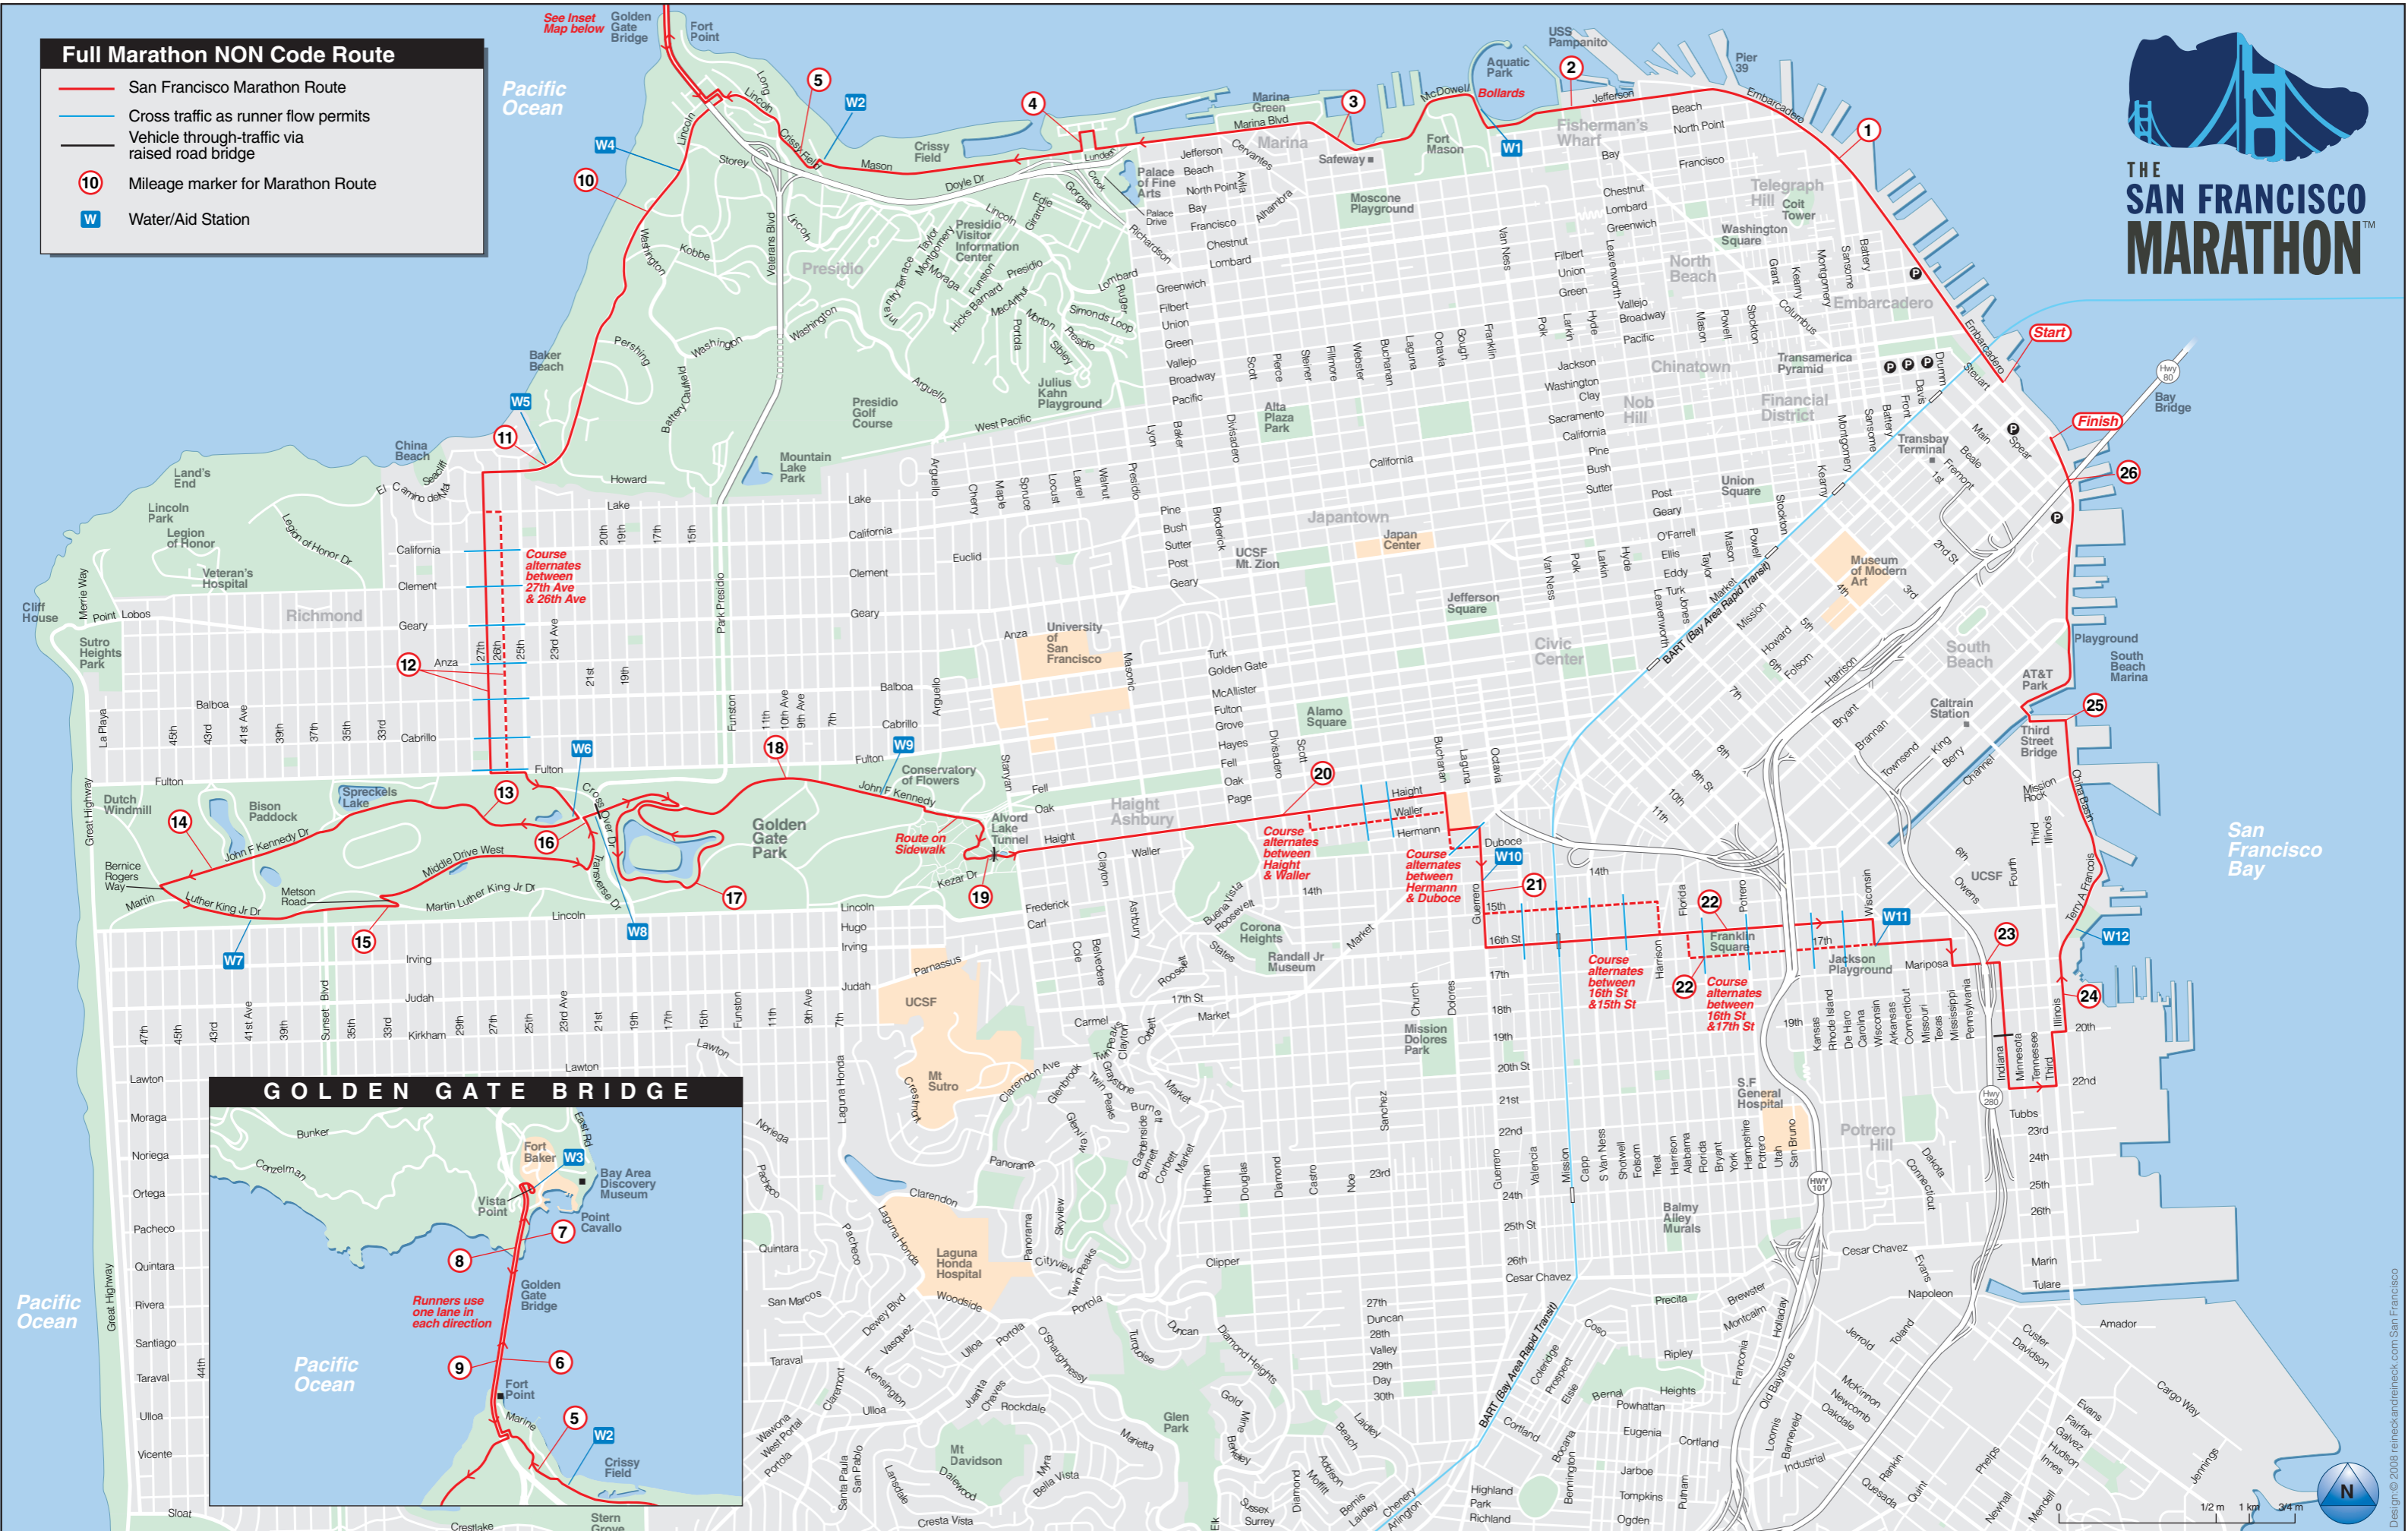

Full Marathon NON Code Route

- San Francisco Marathon Route
- Cross traffic as runner flow permits
- Vehicle through-traffic via raised road bridge
- 10 Mileage marker for Marathon Route
- W Water/Aid Station

Course alternates between 27th Ave & 26th Ave

Route on Sidewalk

Course alternates between Haight & Waller

Course alternates between Hermann & Duboce

Course alternates between 16th St & 15th St

Course alternates between 16th St & 17th St

1/2 m 1 km 3/4 m