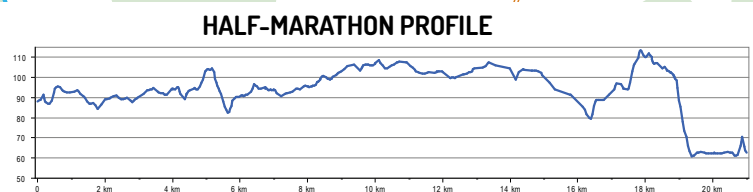

# MULGI MARATHON ESTONIA-LATVIA COURSE MAP

**LEGEND**

- ① Service and service number
- Marathon route
- Half-marathon route
- Lake Karksi run route
- - - Gravel route
- Marathon marker (km)
- Half-marathon marker (km)
- Lake Karksi run marker (km)