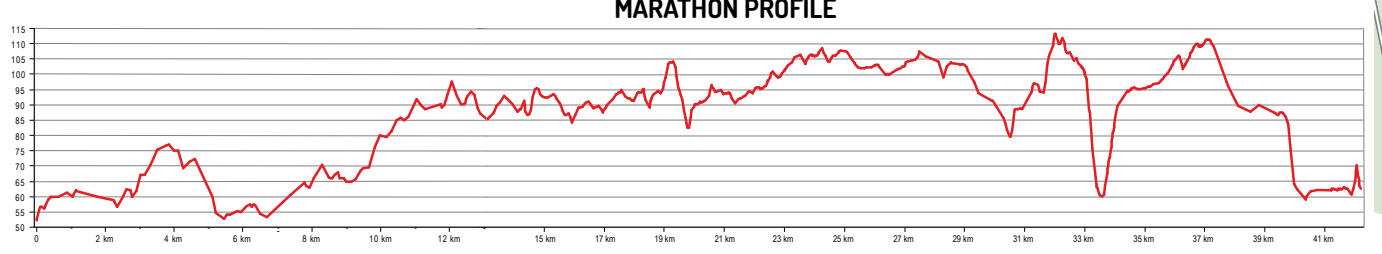

# MULGI MARATHON ESTONIA-LATVIA COURSE MAP

**LEGEND**

- ① Service and service number
- Marathon route
- Half-marathon route
- Lake Karksi run route
- - - Gravel route
- Marathon marker (km)
- Half-marathon marker (km)
- Lake Karksi run marker (km)

**MARATHON START**