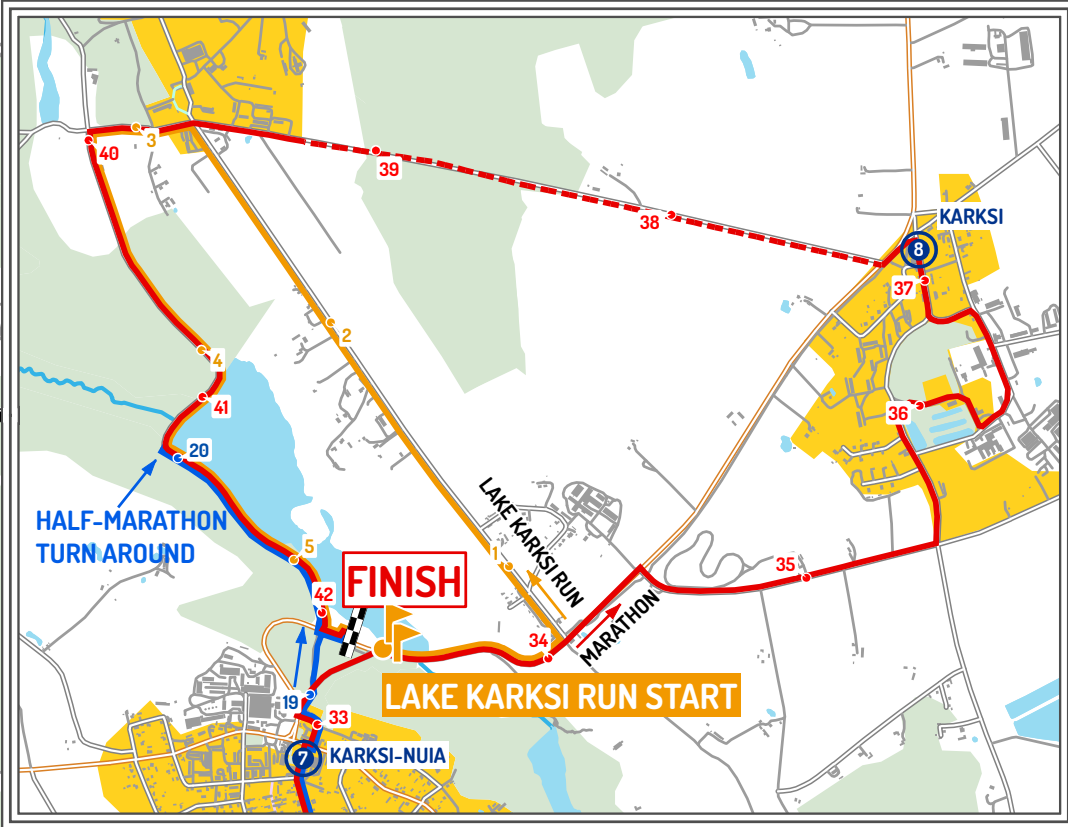

# MULGI MARATHON ESTONIA-LATVIA COURSE MAP

**LEGEND**

- ① Service and service number
- Marathon route
- Half-marathon route
- Lake Karksi run route
- - - Gravel route
- Marathon marker (km)
- Half-marathon marker (km)
- Lake Karksi run marker (km)

**MARATHON START**