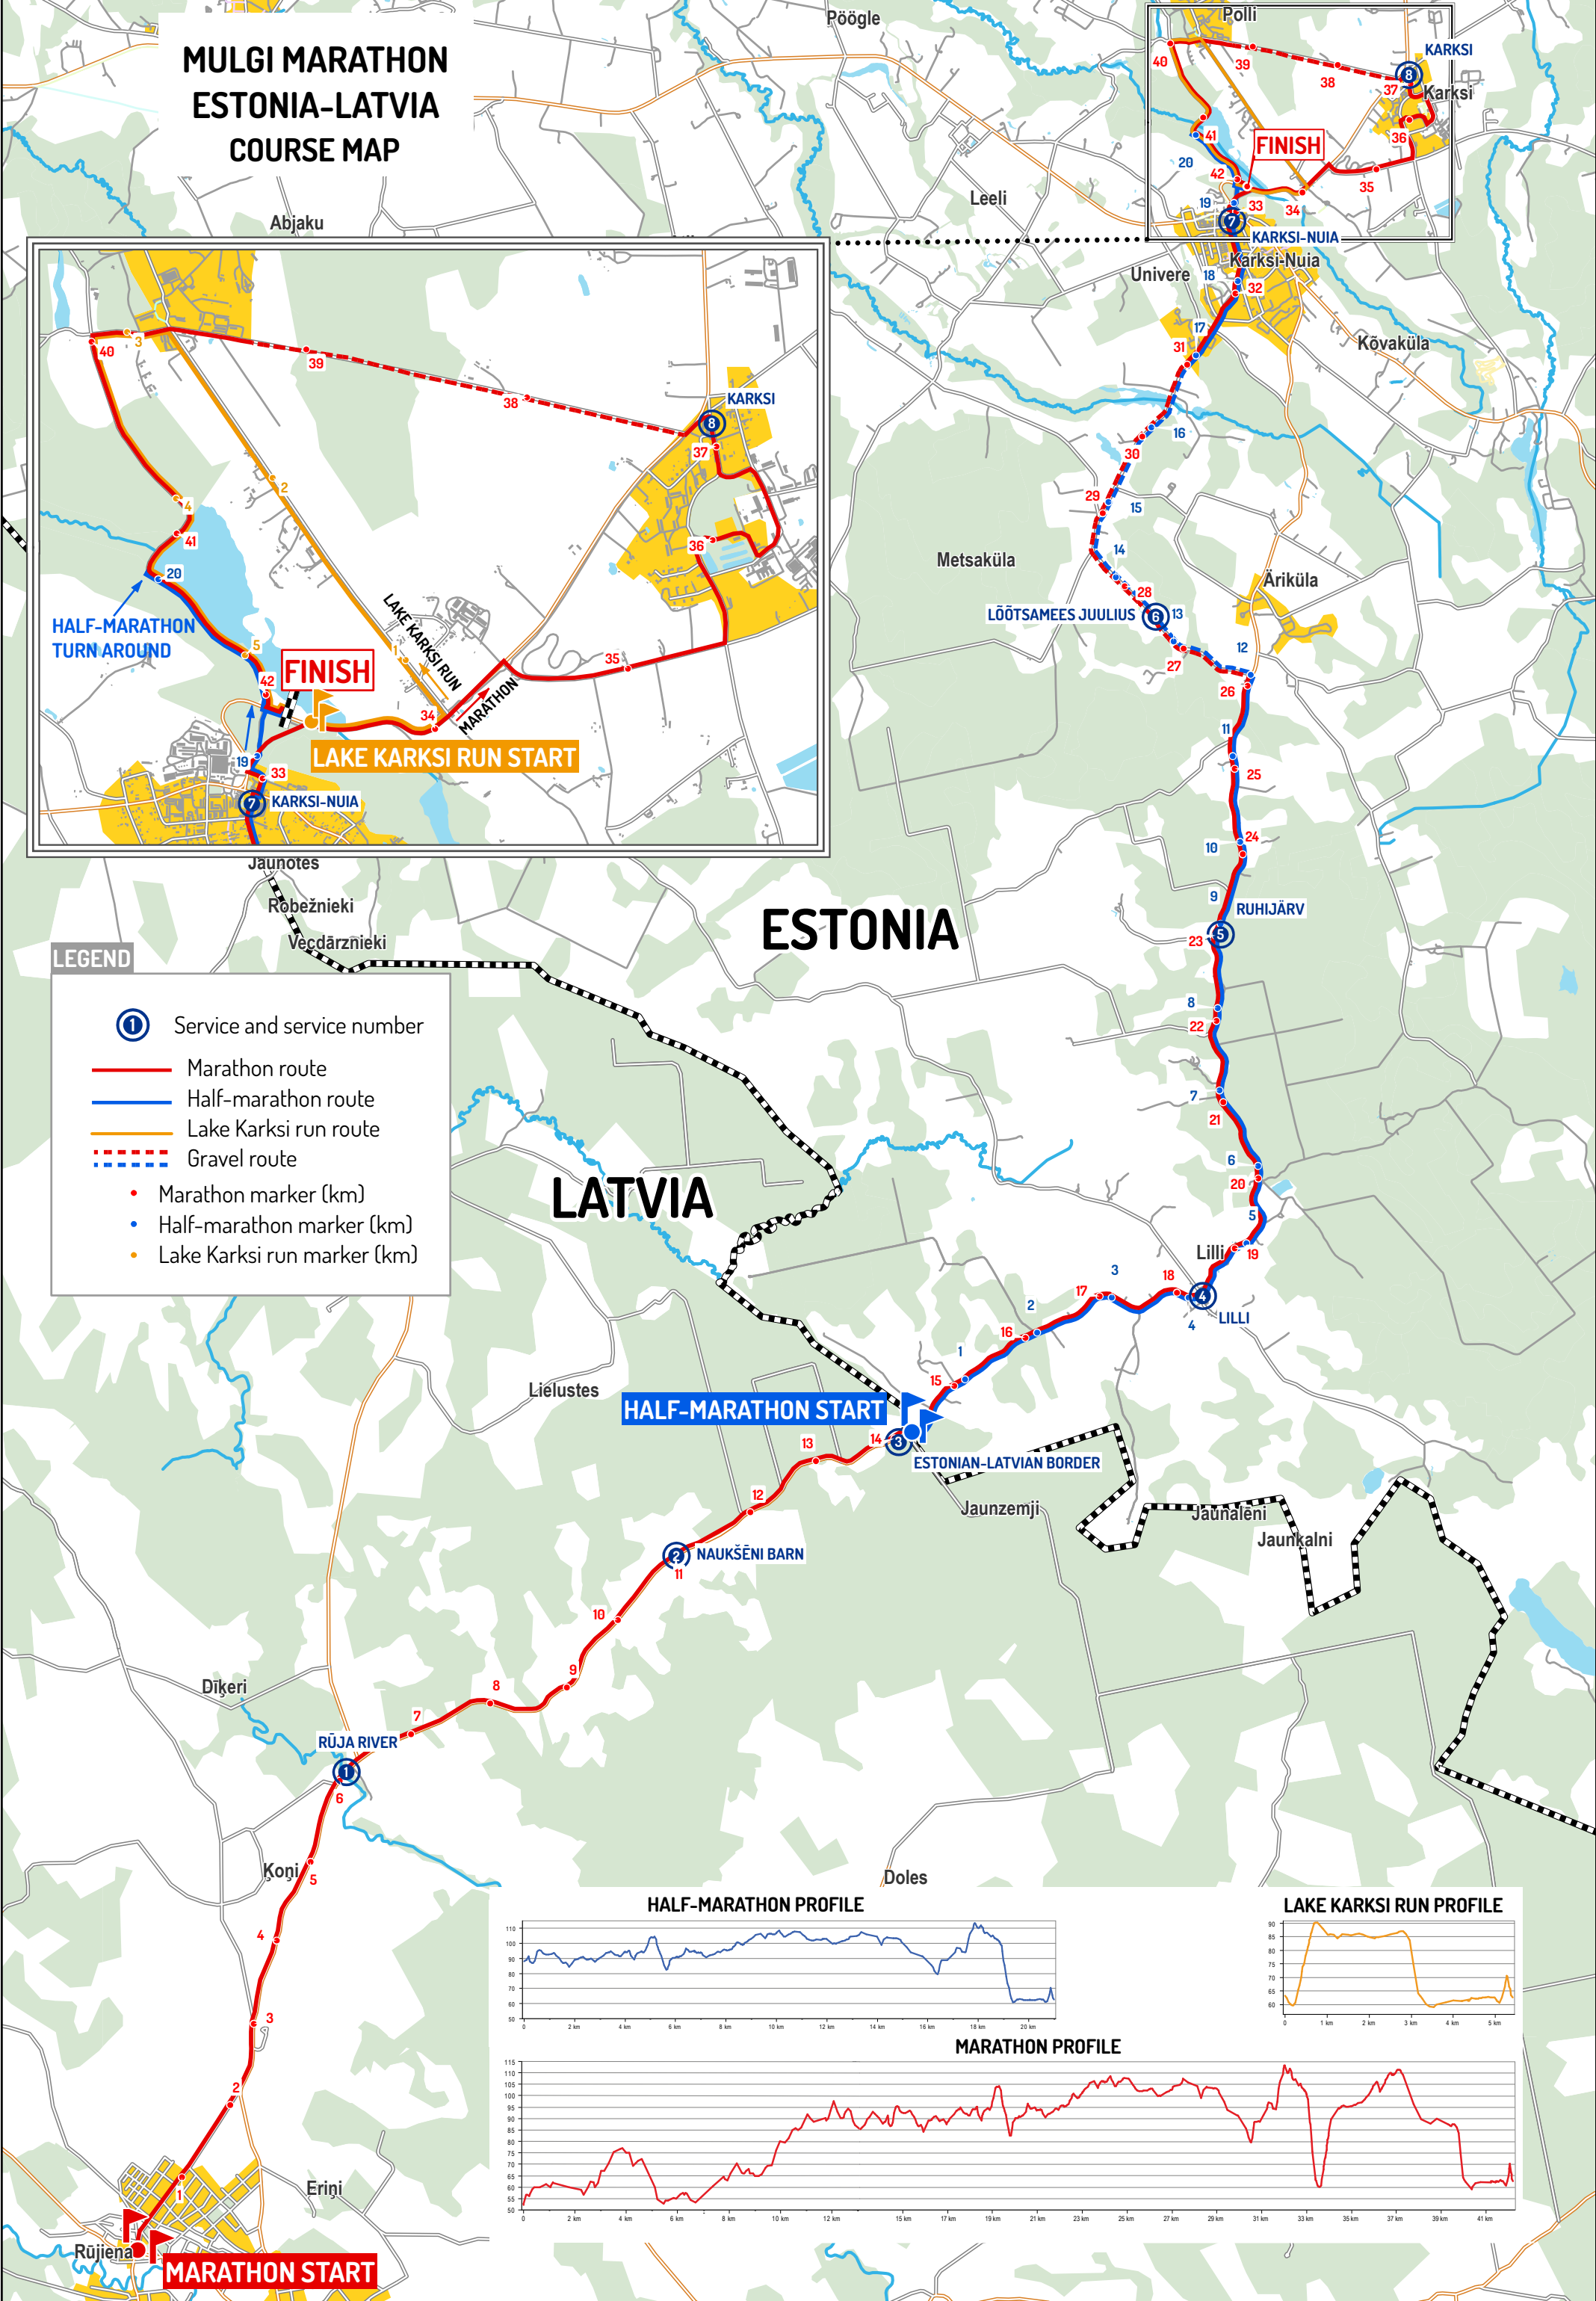

# MULGI MARATHON ESTONIA-LATVIA COURSE MAP

**LEGEND**

- ① Service and service number
- Marathon route
- Half-marathon route
- Lake Karksi run route
- - - Gravel route
- Marathon marker (km)
- Half-marathon marker (km)
- Lake Karksi run marker (km)

**MARATHON START**