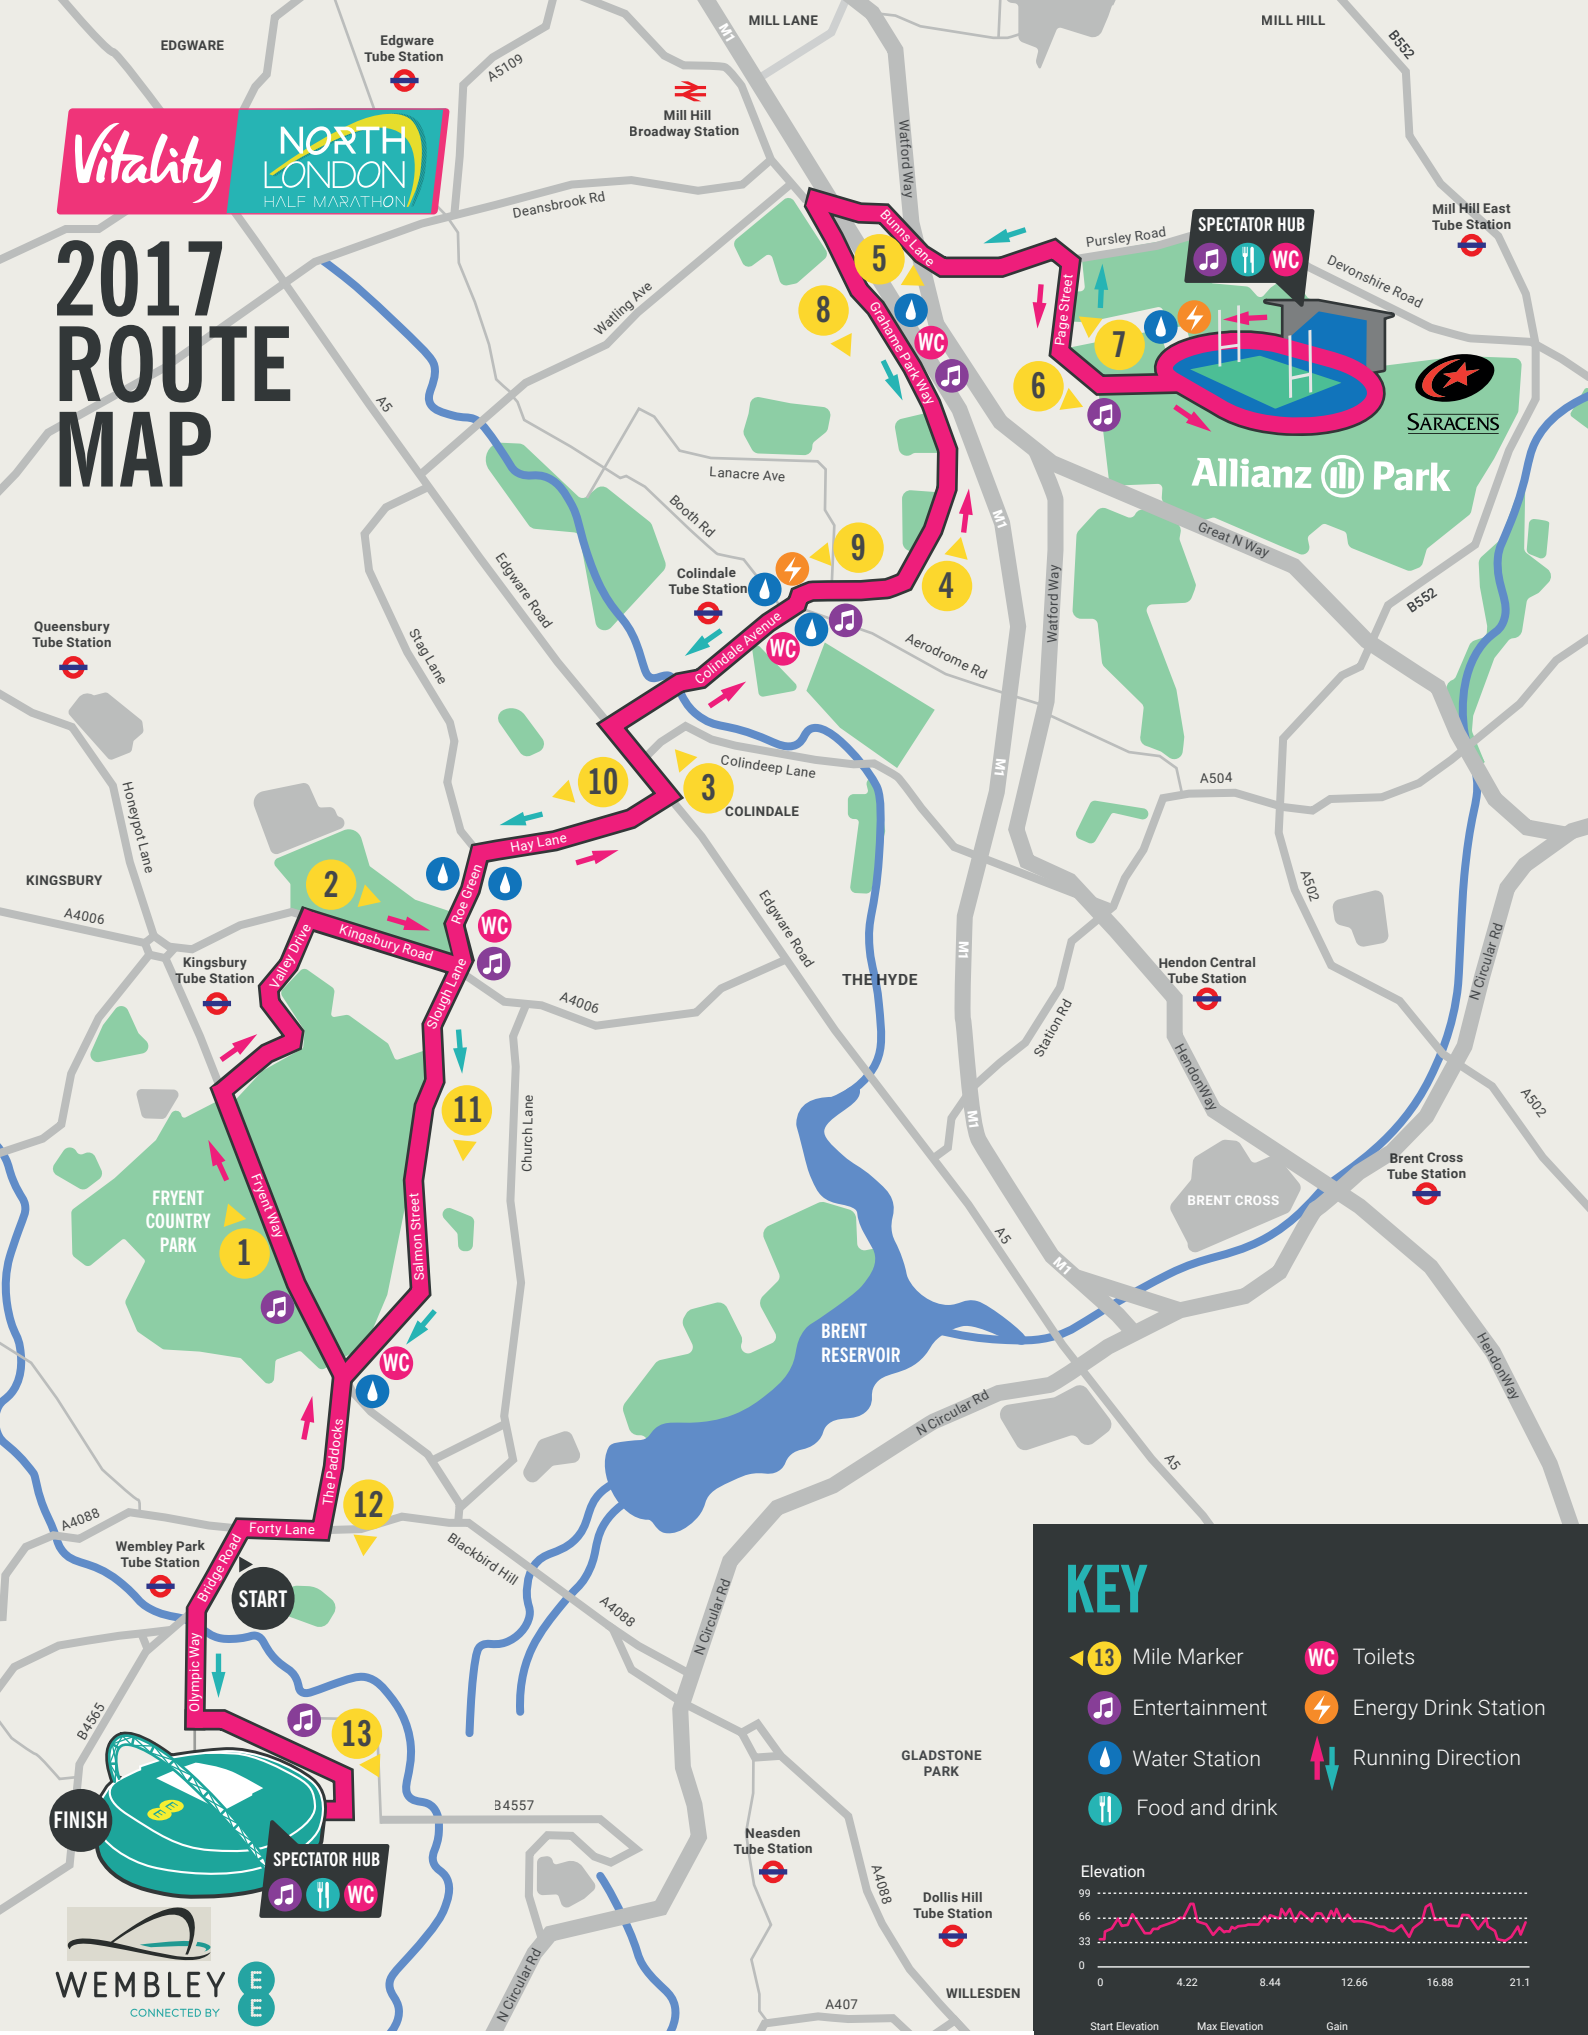

2017 ROUTE MAP

KEY

- Mile Marker
- Entertainment
- Water Station
- Food and drink
- Toilets
- Energy Drink Station
- Running Direction

Elevation

Start Elevation: 37m
Max Elevation: 80m
Gain: 179m

THE GREATEST FINISH LINE... IN THE WORLD!